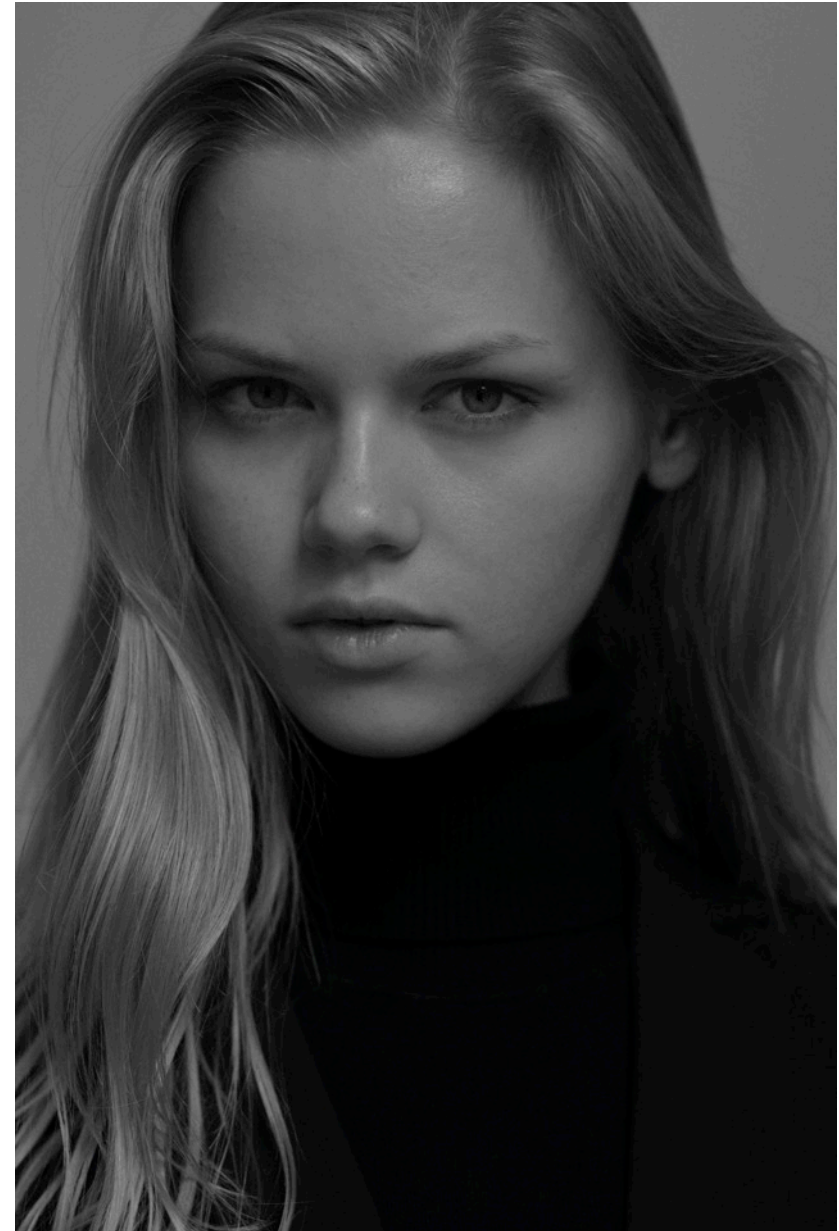

KATE PESHKOVA

HEIGHT 179 | BUST 86 | WAIST 60 | HIPS 89 | SHOES 39 | HAIR BLOND | EYES BLUE

MUGA Model Management - Ruhrstr. 13 - 22761 Hamburg - www.muga-model.com - info@muga-model.de - +49(0)40 88167668

MUGÃ