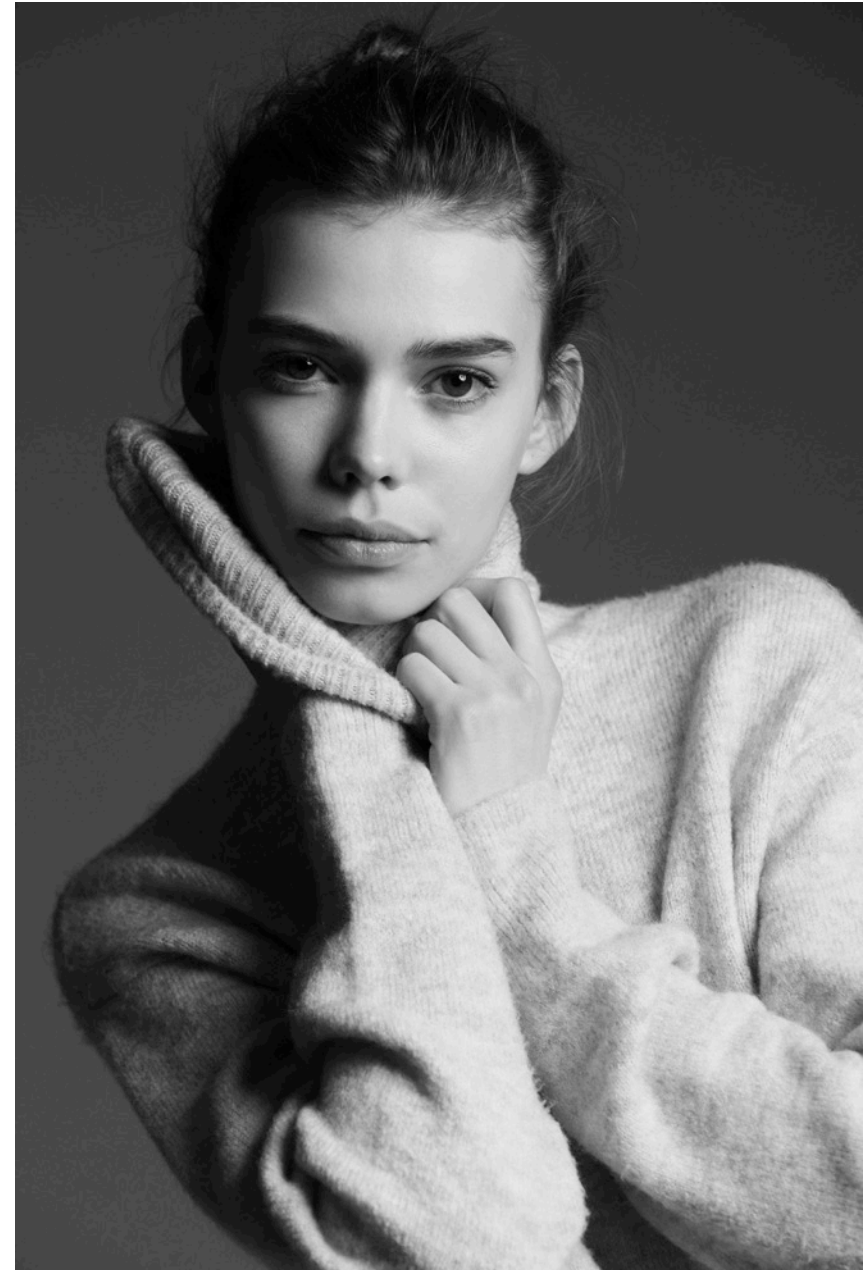

ADELINE RAUSSIN

HEIGHT 175 | BUST 61 | WAIST 59 | HIPS 89 | SHOES 39 | HAIR BROWN | EYES BROWN

MUGA Model Management - Ruhrstr. 13 - 22761 Hamburg - www.muga-model.com - info@muga-model.de - +49(0)40 88167668

MUGÄ